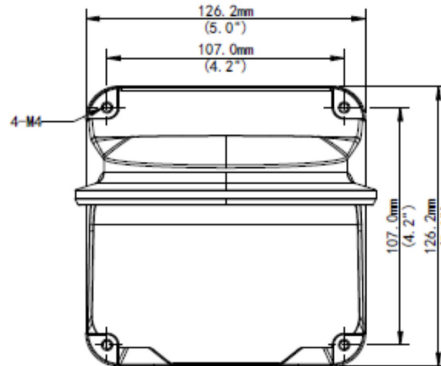

Bracket	
Dimensions	126 x 126 x 188mm
Weight	0.5kg
Material	Aluminum alloy

Used for:
INLGDO4IRA

XLGWM03-B
Wall Mount

*Design and specifications are subjects to change without notice.