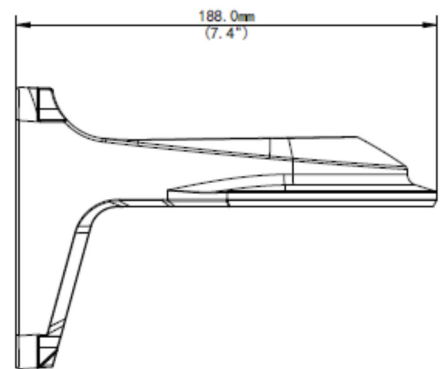

Bracket	
Dimensions	126 x 126 x 188mm
Weight	0.5kg
Material	Aluminum alloy

Used for:
INLGDO4IRA

XLGWM03-B
Wall Mount

*Design and specifications are subjects to change without notice.