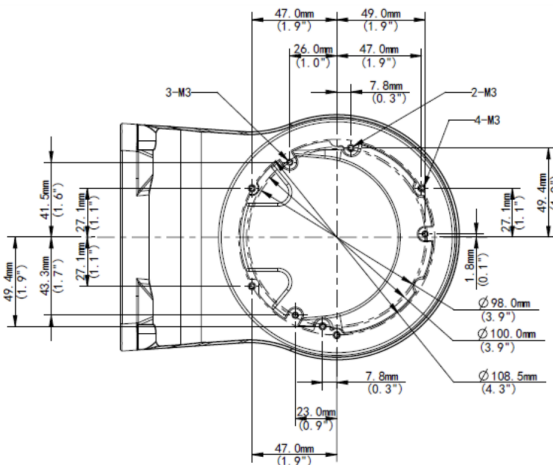

Bracket	
Dimensions	126 x 126 x 188mm
Weight	0.5kg
Material	Aluminum alloy

Used for:
INLGDO4IRA

XLGWM03-B
Wall Mount

*Design and specifications are subjects to change without notice.